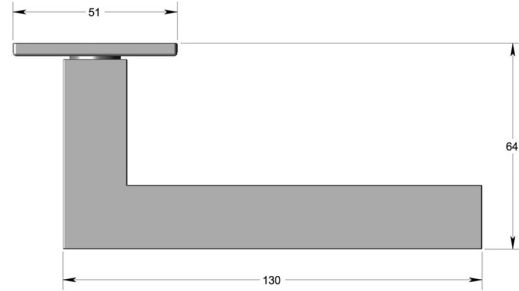

Square straight lever handle on square rose

Product image

Dimensions drawing (DIM)

Reference

FL113 SR4 SB

Finish

Incasa satin brass

Material

Brass

Backplate

SR4

Description

Solid lever handle
 Concealed fixing
 High performance bearing rose
 Back to back fixing
 Conforms to EN1906 high usage
 Suitable for use on fire doors