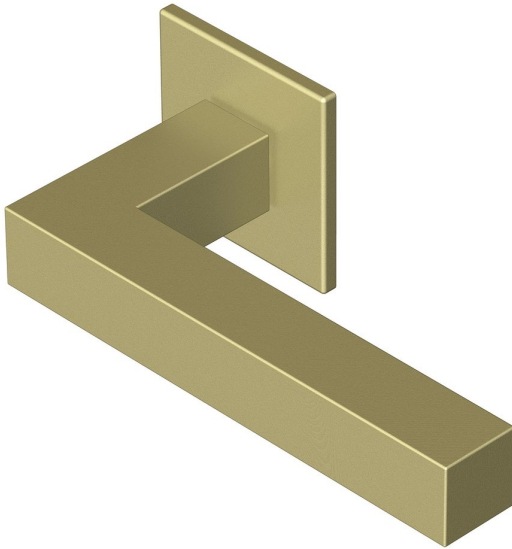

Square straight lever handle on square rose

Product image

Dimensions drawing (DIM)

Reference

FL113 SR4 SB

Finish

Incasa satin brass

Material

Brass

Backplate

SR4

Description

Solid lever handle
 Concealed fixing
 High performance bearing rose
 Back to back fixing
 Conforms to EN1906 high usage
 Suitable for use on fire doors