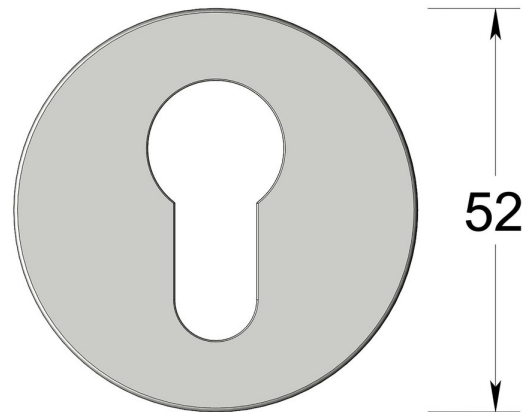

Round rose - Euro Cylinder escutcheon

Product image

Dimensions drawing (DIM)

Reference

FRS002 RR4 SB

Finish

Incasa satin brass

Material

Brass

Backplate

RR4

Description

Concealed fixing rose
Holed for euro profile cylinder