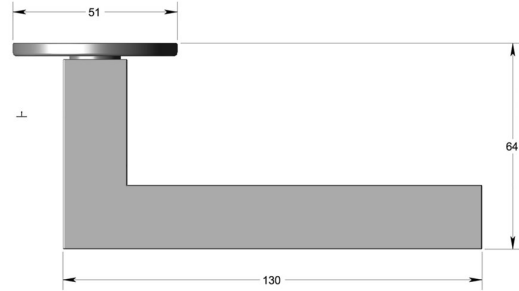

## Square straight lever handle on round rose

Product image

Dimensions drawing (DIM)

**Reference**

FL113 RR4 PPVDCU

**Finish**

Incasa polished PVD copper

**Material**

Stainless steel 316

**Backplate**

RR4

**Description**

Solid lever handle  
 Concealed fixing  
 High performance bearing rose  
 Back to back fixing  
 Conforms to EN1906 high usage  
 Suitable for use on fire doors