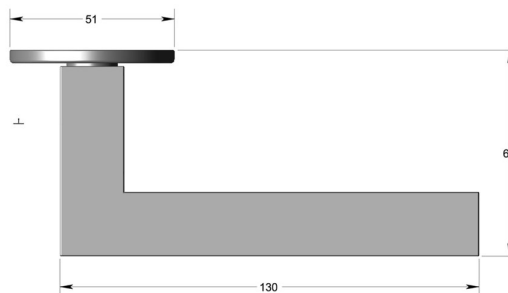

## Square straight lever handle on round rose

Product image

Dimensions drawing (DIM)

**Reference**

FL113 RR4 PPVDCU

**Finish**

Incasa polished PVD copper

**Material**

Stainless steel 316

**Backplate**

RR4

**Description**

Solid lever handle  
 Concealed fixing  
 High performance bearing rose  
 Back to back fixing  
 Conforms to EN1906 high usage  
 Suitable for use on fire doors