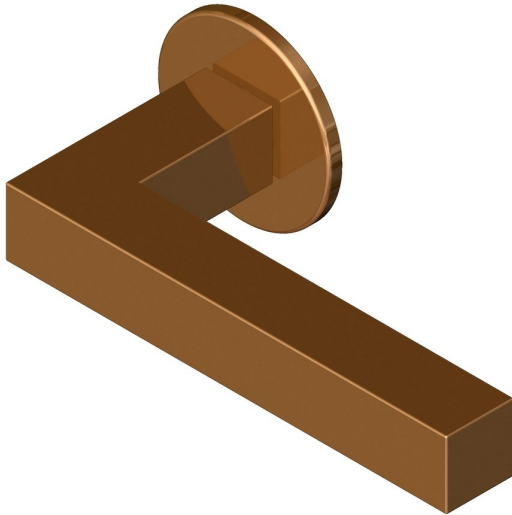

## Square straight lever handle on round rose

Product image

Dimensions drawing (DIM)

**Reference**

FL113 RR4 PPVDCU

**Finish**

Incasa polished PVD copper

**Material**

Stainless steel 316

**Backplate**

RR4

**Description**

Solid lever handle  
 Concealed fixing  
 High performance bearing rose  
 Back to back fixing  
 Conforms to EN1906 high usage  
 Suitable for use on fire doors