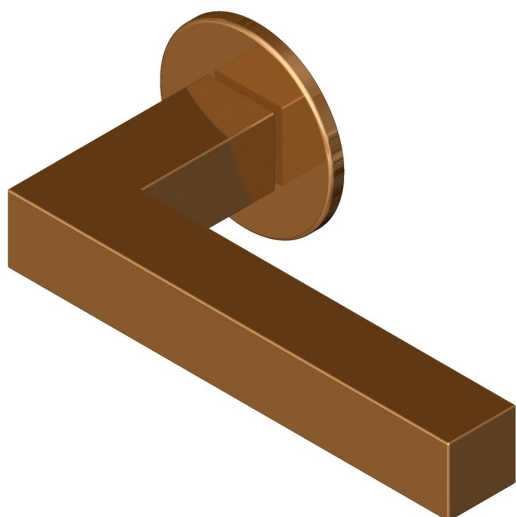

## Square straight lever handle on round rose

Product image

Dimensions drawing (DIM)

**Reference**

FL113 RR4 PPVDCU

**Finish**

Incasa polished PVD copper

**Material**

Stainless steel 316

**Backplate**

RR4

**Description**

Solid lever handle  
 Concealed fixing  
 High performance bearing rose  
 Back to back fixing  
 Conforms to EN1906 high usage  
 Suitable for use on fire doors