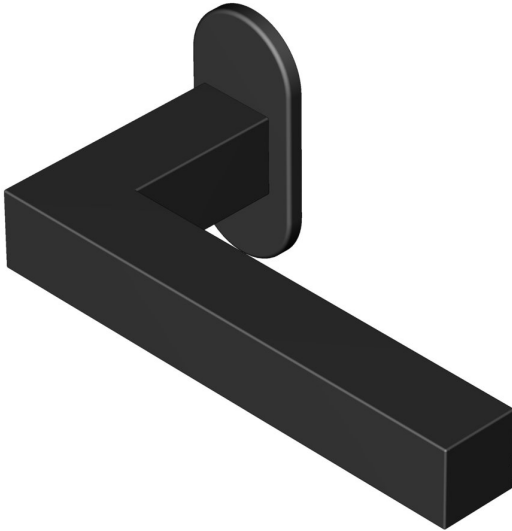

Square straight lever handle on oval rose

Product image

Dimensions drawing (DIM)

Reference

FL113 OR4 STBK

Finish

Diamond Ceramic ULTRA BLACK

Material

Stainless steel 316

Backplate

OR4

Description

- Solid lever handle
- Concealed fixing
- High performance bearing rose
- Back to back fixing
- Conforms to EN1906 high usage
- Suitable for use on fire doors