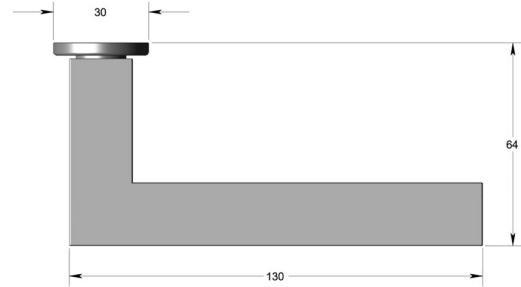

Square straight lever handle on oval rose

Product image

Dimensions drawing (DIM)

Reference

FL113 OR4 STBK

Finish

Diamond Ceramic ULTRA BLACK

Material

Stainless steel 316

Backplate

OR4

Description

- Solid lever handle
- Concealed fixing
- High performance bearing rose
- Back to back fixing
- Conforms to EN1906 high usage
- Suitable for use on fire doors