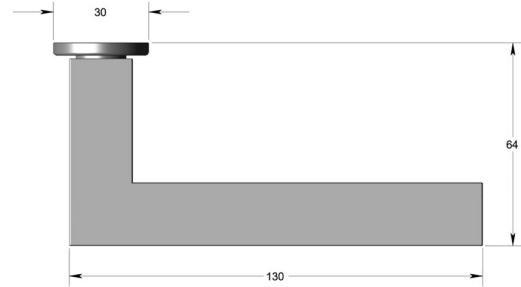

Square straight lever handle on oval rose

Product image

Dimensions drawing (DIM)

Reference

FL113 OR4 SSS

Finish

Incasa satin stainless steel

Material

Stainless steel 316

Backplate

OR4

Description

Solid lever handle
 Concealed fixing
 High performance bearing rose
 Back to back fixing
 Conforms to EN1906 high usage
 Suitable for use on fire doors