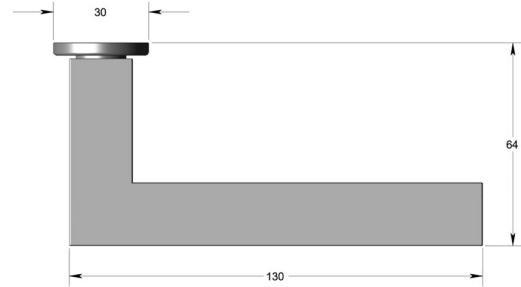

## Square straight lever handle on oval rose

Product image

Dimensions drawing (DIM)

**Reference**

FL113 OR4 SB

**Finish**

Incasa satin brass

**Material**

Brass

**Backplate**

OR4

**Description**

Solid lever handle  
 Concealed fixing  
 High performance bearing rose  
 Back to back fixing  
 Conforms to EN1906 high usage  
 Suitable for use on fire doors