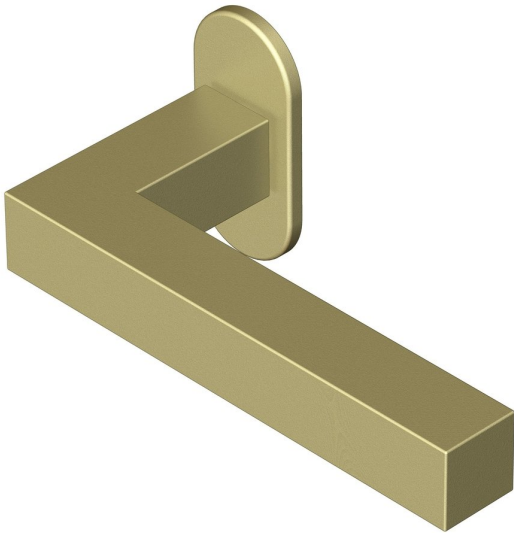

## Square straight lever handle on oval rose

Product image

Dimensions drawing (DIM)

**Reference**

FL113 OR4 SB

**Finish**

Incasa satin brass

**Material**

Brass

**Backplate**

OR4

**Description**

Solid lever handle  
 Concealed fixing  
 High performance bearing rose  
 Back to back fixing  
 Conforms to EN1906 high usage  
 Suitable for use on fire doors