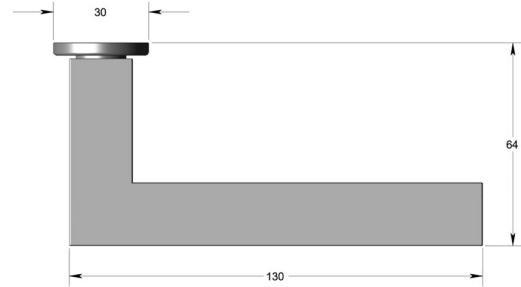

Square straight lever handle on oval rose

Product image

Dimensions drawing (DIM)

Reference

FL113 OR4 PPVDBK

Finish

Incasa polished PVD black

Material

Stainless steel 316

Backplate

OR4

Description

Solid lever handle
 Concealed fixing
 High performance bearing rose
 Back to back fixing
 Conforms to EN1906 high usage
 Suitable for use on fire doors