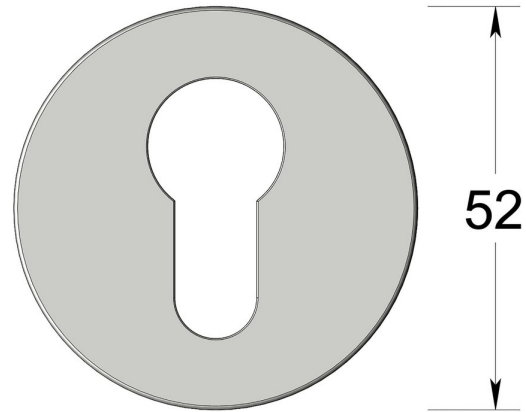

Round rose - Euro Cylinder escutcheon

Product image

Dimensions drawing (DIM)

Reference

FRS002 RR4 PPVDBK

Finish

Incasa polished PVD black

Material

Stainless steel 316

Backplate

RR4

Description

Concealed fixing rose
Holed for euro profile cylinder