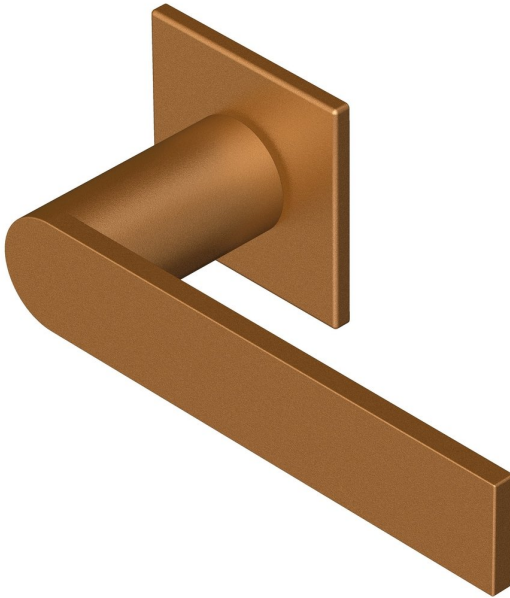

## Flat straight lever handle square rose

Product image

Dimensions drawing (DIM)

**Reference**

FL110 SR4 SPVDCU

**Finish**

Incasa satin PVD copper

**Material**

Stainless steel 316

**Backplate**

SR4

**Description**

Solid lever handle  
 Concealed fixing  
 High performance bearing rose  
 Back to back fixing  
 Conforms to EN1906 high usage  
 Suitable for use on fire doors