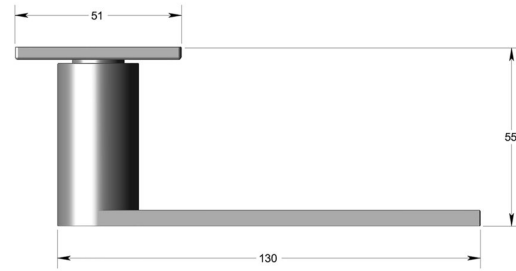

## Flat straight lever handle square rose

Product image

Dimensions drawing (DIM)

**Reference**

FL110 SR4 SPVDCU

**Finish**

Incasa satin PVD copper

**Material**

Stainless steel 316

**Backplate**

SR4

**Description**

Solid lever handle  
 Concealed fixing  
 High performance bearing rose  
 Back to back fixing  
 Conforms to EN1906 high usage  
 Suitable for use on fire doors