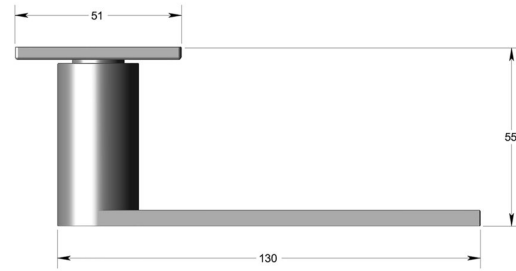

Flat straight lever handle square rose

Product image

Dimensions drawing (DIM)

Reference

FL110 SR4 SPVDBK

Finish

Incasa satin PVD black

Material

Stainless steel 316

Backplate

SR4

Description

Solid lever handle
 Concealed fixing
 High performance bearing rose
 Back to back fixing
 Conforms to EN1906 high usage
 Suitable for use on fire doors