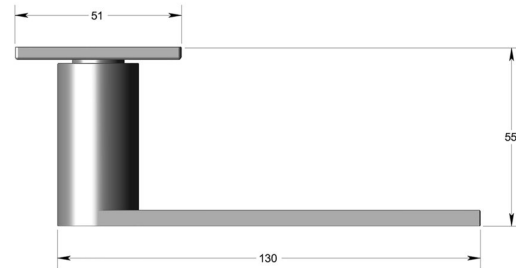

Flat straight lever handle square rose

Product image

Dimensions drawing (DIM)

Reference

FL110 SR4 PPVDCU

Finish

Incasa polished PVD copper

Material

Stainless steel 316

Backplate

SR4

Description

Solid lever handle
 Concealed fixing
 High performance bearing rose
 Back to back fixing
 Conforms to EN1906 high usage
 Suitable for use on fire doors