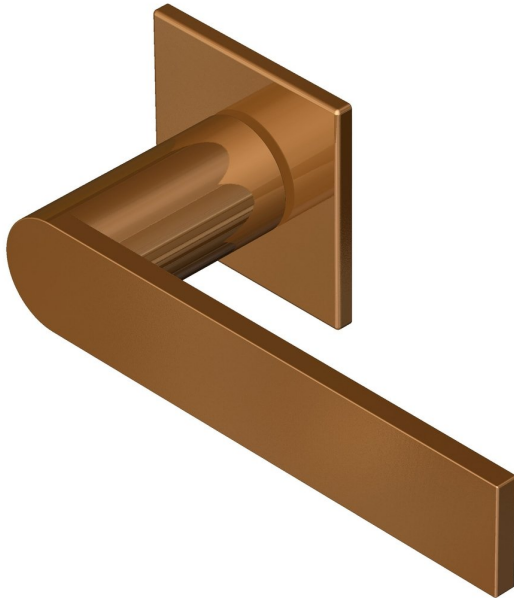

Flat straight lever handle square rose

Product image

Dimensions drawing (DIM)

Reference

FL110 SR4 PPVDCU

Finish

Incasa polished PVD copper

Material

Stainless steel 316

Backplate

SR4

Description

Solid lever handle
 Concealed fixing
 High performance bearing rose
 Back to back fixing
 Conforms to EN1906 high usage
 Suitable for use on fire doors