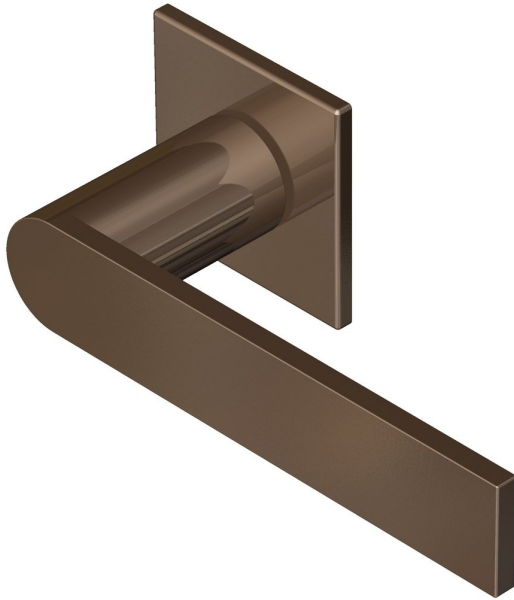

Flat straight lever handle square rose

Product image

Dimensions drawing (DIM)

Reference

FL110 SR4 PPVDBZ

Finish

Incasa polished PVD bronze

Material

Stainless steel 316

Backplate

SR4

Description

Solid lever handle
 Concealed fixing
 High performance bearing rose
 Back to back fixing
 Conforms to EN1906 high usage
 Suitable for use on fire doors