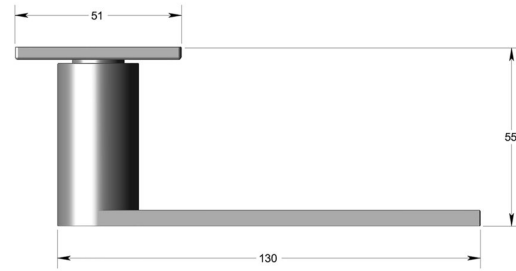

Flat straight lever handle square rose

Product image

Dimensions drawing (DIM)

Reference

FL110 SR4 PPVDBZ

Finish

Incasa polished PVD bronze

Material

Stainless steel 316

Backplate

SR4

Description

Solid lever handle
 Concealed fixing
 High performance bearing rose
 Back to back fixing
 Conforms to EN1906 high usage
 Suitable for use on fire doors