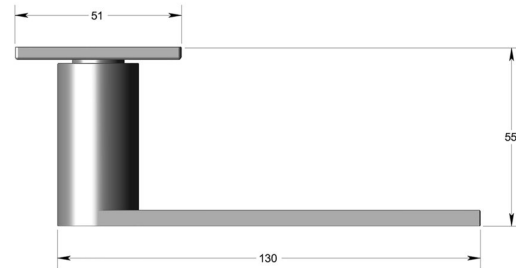

## Flat straight lever handle square rose

Product image

Dimensions drawing (DIM)

**Reference**

FL110 SR4 PPVDBK

**Finish**

Incasa polished PVD black

**Material**

Stainless steel 316

**Backplate**

SR4

**Description**

Solid lever handle  
 Concealed fixing  
 High performance bearing rose  
 Back to back fixing  
 Conforms to EN1906 high usage  
 Suitable for use on fire doors