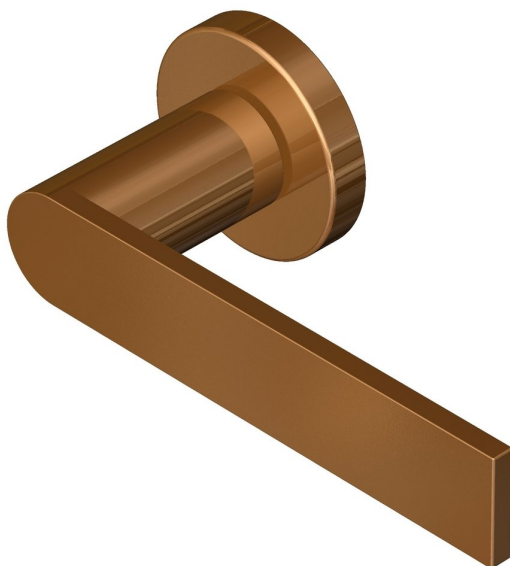

Flat straight lever handle on sprung round rose

Product image

Dimensions drawing (DIM)

Reference

FL110 RR9 PPVDCU

Finish

Incasa polished PVD copper

Material

Stainless steel 316

Backplate

RR9

Description

Solid lever handle
 Concealed fixing
 High performance bearing rose
 Back to back fixing
 Conforms to EN1906 high usage
 Suitable for use on fire doors