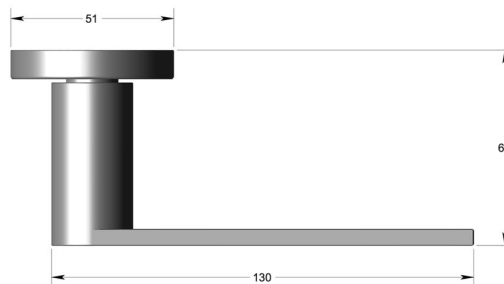

Flat straight lever handle on sprung round rose

Product image

Dimensions drawing (DIM)

Reference

FL110 RR9 PPVDCU

Finish

Incasa polished PVD copper

Material

Stainless steel 316

Backplate

RR9

Description

Solid lever handle
 Concealed fixing
 High performance bearing rose
 Back to back fixing
 Conforms to EN1906 high usage
 Suitable for use on fire doors