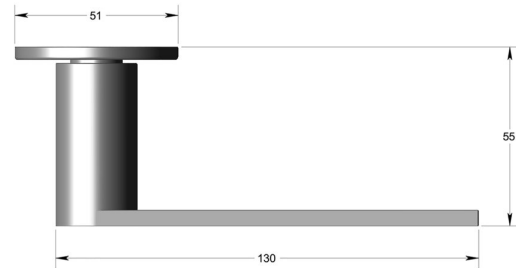

## Flat straight lever handle on round rose

Product image

Dimensions drawing (DIM)

**Reference**

FL110 RR4 SPVDBK

**Finish**

Incasa satin PVD black

**Material**

Stainless steel 316

**Backplate**

RR4

**Description**

Solid lever handle  
 Concealed fixing  
 High performance bearing rose  
 Back to back fixing  
 Conforms to EN1906 high usage  
 Suitable for use on fire doors