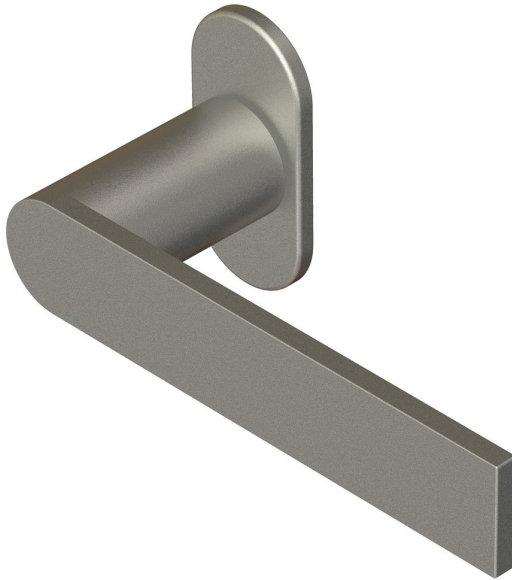

## Flat straight lever handle on oval rose

Product image

Dimensions drawing (DIM)

**Reference**

FL110 OR4 SSS

**Finish**

Incasa satin stainless steel

**Material**

Stainless steel 316

**Backplate**

OR4

**Description**

Solid lever handle  
 Concealed fixing  
 High performance bearing rose  
 Back to back fixing  
 Conforms to EN1906 high usage  
 Suitable for use on fire doors