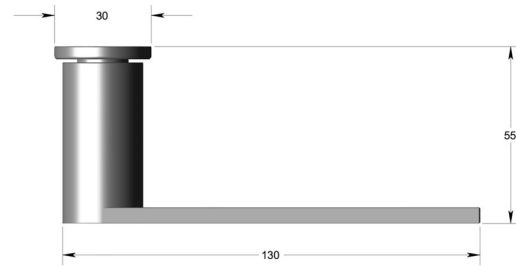

## Flat straight lever handle on oval rose

Product image

Dimensions drawing (DIM)

**Reference**

FL110 OR4 SSS

**Finish**

Incasa satin stainless steel

**Material**

Stainless steel 316

**Backplate**

OR4

**Description**

Solid lever handle  
 Concealed fixing  
 High performance bearing rose  
 Back to back fixing  
 Conforms to EN1906 high usage  
 Suitable for use on fire doors