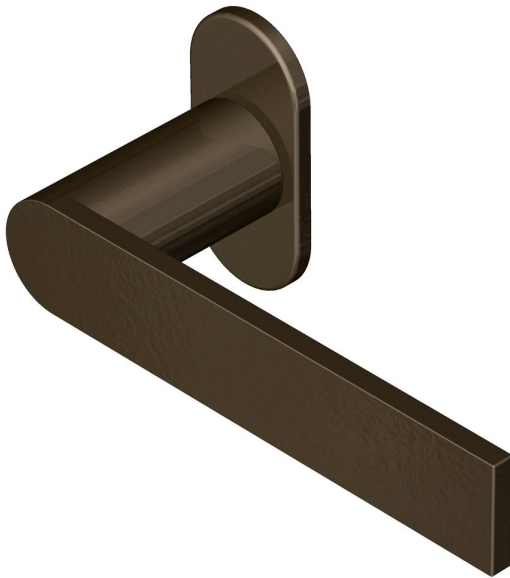

Flat straight lever handle on oval rose

Product image

Dimensions drawing (DIM)

Reference

FL110 OR4 DBZ

Finish

Incasa dark bronze

Material

Brass

Backplate

OR4

Description

Solid lever handle
 Concealed fixing
 High performance bearing rose
 Back to back fixing
 Conforms to EN1906 high usage
 Suitable for use on fire doors