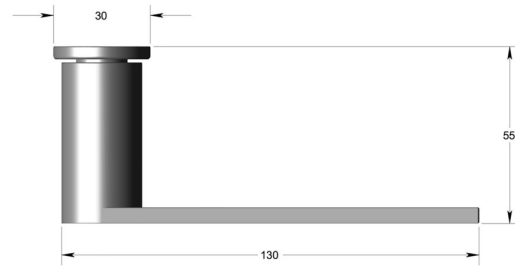

Flat straight lever handle on oval rose

Product image

Dimensions drawing (DIM)

Reference

FL110 OR4 DBZ

Finish

Incasa dark bronze

Material

Brass

Backplate

OR4

Description

Solid lever handle
 Concealed fixing
 High performance bearing rose
 Back to back fixing
 Conforms to EN1906 high usage
 Suitable for use on fire doors