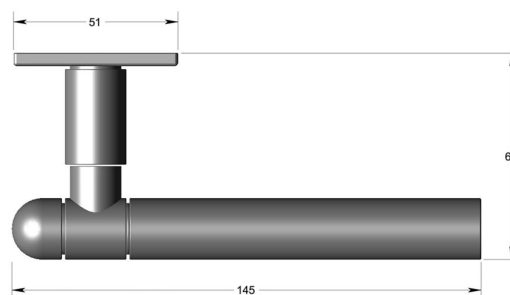

19mm Section lever handle on square rose -
Round end

Product image

Dimensions drawing (DIM)

Reference

FL109 RE SR4 PPVDBK

Finish

Incasa polished PVD black

Material

Stainless steel 316

Backplate

SR4

Description

Solid lever handle
Concealed fixing
High performance bearing rose
Back to back fixing
Conforms to EN1906 high usage
Suitable for use on fire doors