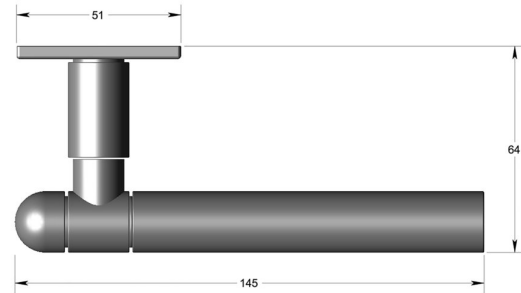

19mm Section lever handle on square rose -  
Round end

Product image

Dimensions drawing (DIM)

**Reference**

FL109 RE SR4 MBZ

**Finish**

Incasa medium bronze

**Material**

Brass

**Backplate**

SR4

**Description**

Solid lever handle  
Concealed fixing  
High performance bearing rose  
Back to back fixing  
Conforms to EN1906 high usage  
Suitable for use on fire doors