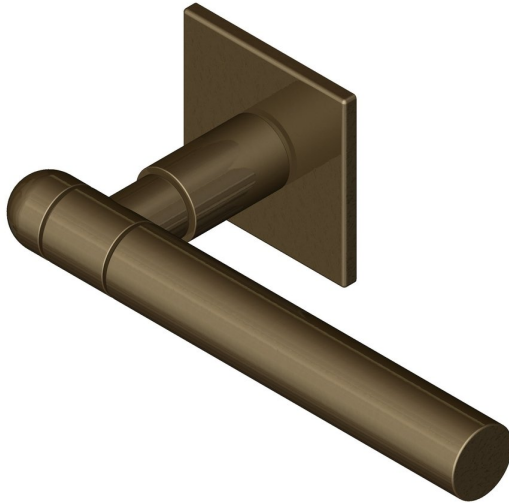

19mm Section lever handle on square rose -  
Round end

Product image

Dimensions drawing (DIM)

**Reference**

FL109 RE SR4 MBZ

**Finish**

Incasa medium bronze

**Material**

Brass

**Backplate**

SR4

**Description**

Solid lever handle  
Concealed fixing  
High performance bearing rose  
Back to back fixing  
Conforms to EN1906 high usage  
Suitable for use on fire doors