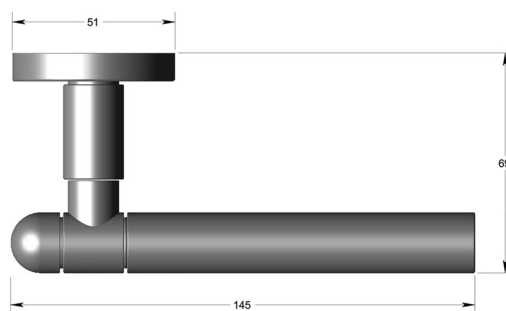

19mm Section lever handle on sprung round rose
- Round end

Product image

Dimensions drawing (DIM)

Reference

FL109 RE RR9 SPVDBK

Finish

Incasa satin PVD black

Material

Stainless steel 316

Backplate

RR9

Description

Solid lever handle
Concealed fixing
High performance bearing rose
Back to back fixing
Conforms to EN1906 high usage
Suitable for use on fire doors