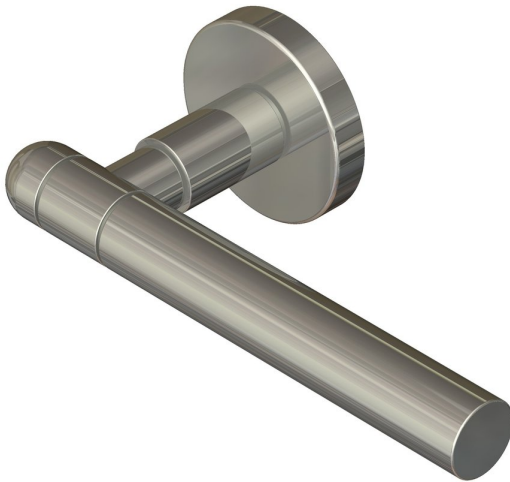

19mm Section lever handle on sprung round rose  
- Round end

Product image

Dimensions drawing (DIM)

**Reference**

FL109 RE RR9 PSS

**Finish**

Incasa polished stainless steel

**Material**

Stainless steel 316

**Backplate**

RR9

**Description**

Solid lever handle  
Concealed fixing  
High performance bearing rose  
Back to back fixing  
Conforms to EN1906 high usage  
Suitable for use on fire doors