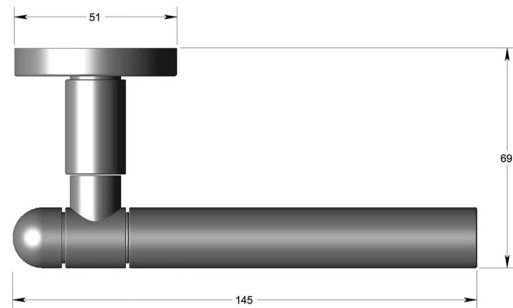

19mm Section lever handle on sprung round rose  
- Round end

Product image

Dimensions drawing (DIM)

**Reference**

FL109 RE RR9 PSS

**Finish**

Incasa polished stainless steel

**Material**

Stainless steel 316

**Backplate**

RR9

**Description**

Solid lever handle  
Concealed fixing  
High performance bearing rose  
Back to back fixing  
Conforms to EN1906 high usage  
Suitable for use on fire doors