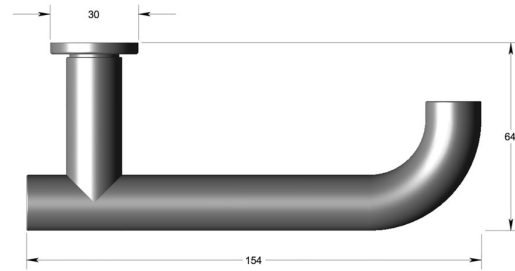

T-bar return lever handle on oval rose

Product image

Dimensions drawing (DIM)

Reference

FL108 OR4 SPVDBZ

Finish

Incasa satin PVD bronze

Material

Stainless steel 316

Backplate

OR4

Description

Solid lever handle
 Concealed fixing
 High performance bearing rose
 Back to back fixing
 Conforms to EN1906 high usage
 Suitable for use on fire doors