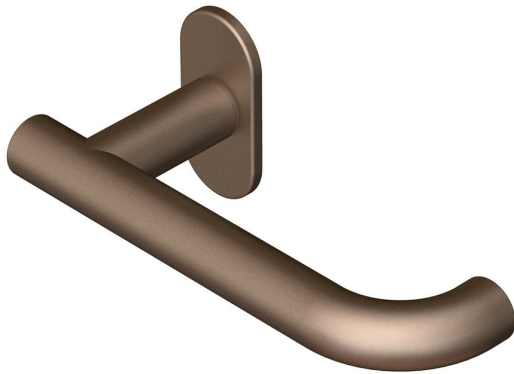

T-bar return lever handle on oval rose

Product image

Dimensions drawing (DIM)

Reference

FL108 OR4 SPVDBZ

Finish

Incasa satin PVD bronze

Material

Stainless steel 316

Backplate

OR4

Description

Solid lever handle
 Concealed fixing
 High performance bearing rose
 Back to back fixing
 Conforms to EN1906 high usage
 Suitable for use on fire doors