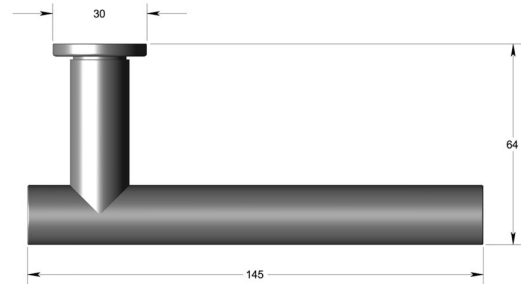

## T-bar lever handle on oval rose

Product image

Dimensions drawing (DIM)

**Reference**

FL107 OR4 PPVDBZ

**Finish**

Incasa polished PVD bronze

**Material**

Stainless steel 316

**Backplate**

OR4

**Description**

Solid lever handle  
 Concealed fixing  
 High performance bearing rose  
 Back to back fixing  
 Conforms to EN1906 high usage  
 Suitable for use on fire doors