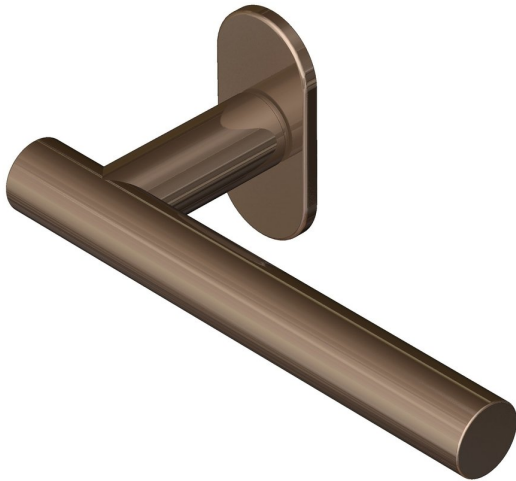

## T-bar lever handle on oval rose

Product image

Dimensions drawing (DIM)

**Reference**

FL107 OR4 PPVDBZ

**Finish**

Incasa polished PVD bronze

**Material**

Stainless steel 316

**Backplate**

OR4

**Description**

Solid lever handle  
 Concealed fixing  
 High performance bearing rose  
 Back to back fixing  
 Conforms to EN1906 high usage  
 Suitable for use on fire doors