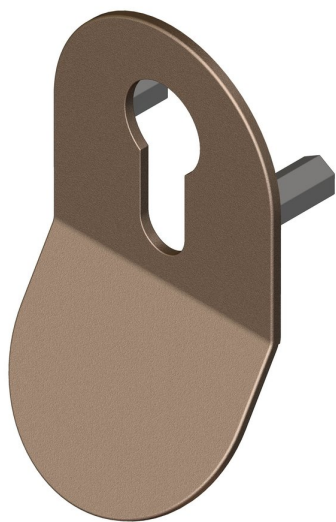

## Rounded euro profile cylinder pull concealed fixing

Product image

Dimensions drawing (DIM)

**Reference**

FCP003 SPVDBZ

**Material**

Stainless steel 316

**Finish**

Incasa satin PVD bronze

**Description**

Cutout to suit euro profile cylinder  
 Concealed bolt through fixing  
 Rounded edges