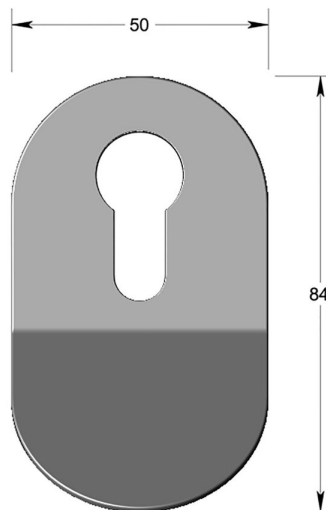

## Rounded euro profile cylinder pull concealed fixing

Product image

Dimensions drawing (DIM)

**Reference**

FCP003 SPVDBZ

**Material**

Stainless steel 316

**Finish**

Incasa satin PVD bronze

**Description**

Cutout to suit euro profile cylinder  
 Concealed bolt through fixing  
 Rounded edges