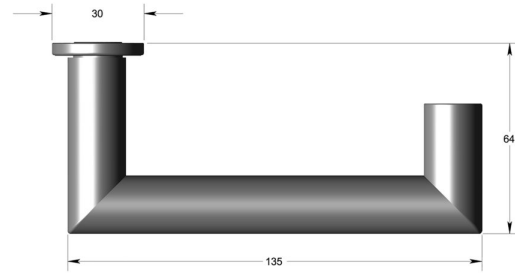

Mitred return lever handle 19mm dia on oval rose

Product image

Dimensions drawing (DIM)

**Reference**

FL106 19 OR4 ABR

**Finish**

Incasa antique brass

**Material**

Brass

**Backplate**

OR4

**Description**

Solid lever handle  
 Concealed fixing  
 High performance bearing rose  
 Back to back fixing  
 Conforms to EN1906 high usage  
 Suitable for use on fire doors