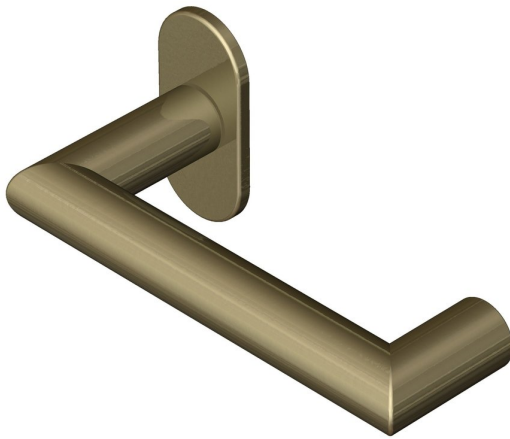

Mitred return lever handle 19mm dia on oval rose

Product image

Dimensions drawing (DIM)

**Reference**

FL106 19 OR4 ABR

**Finish**

Incasa antique brass

**Material**

Brass

**Backplate**

OR4

**Description**

Solid lever handle  
 Concealed fixing  
 High performance bearing rose  
 Back to back fixing  
 Conforms to EN1906 high usage  
 Suitable for use on fire doors