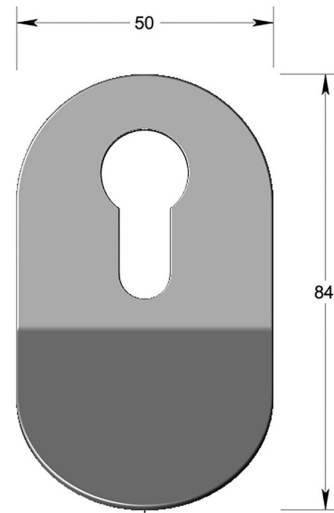

Rounded euro profile cylinder pull concealed fixing

Product image

Dimensions drawing (DIM)

Reference

FCP003 PSS

Material

Stainless steel 316

Finish

Incasa polished stainless steel

Description

Cutout to suit euro profile cylinder
Concealed bolt through fixing
Rounded edges